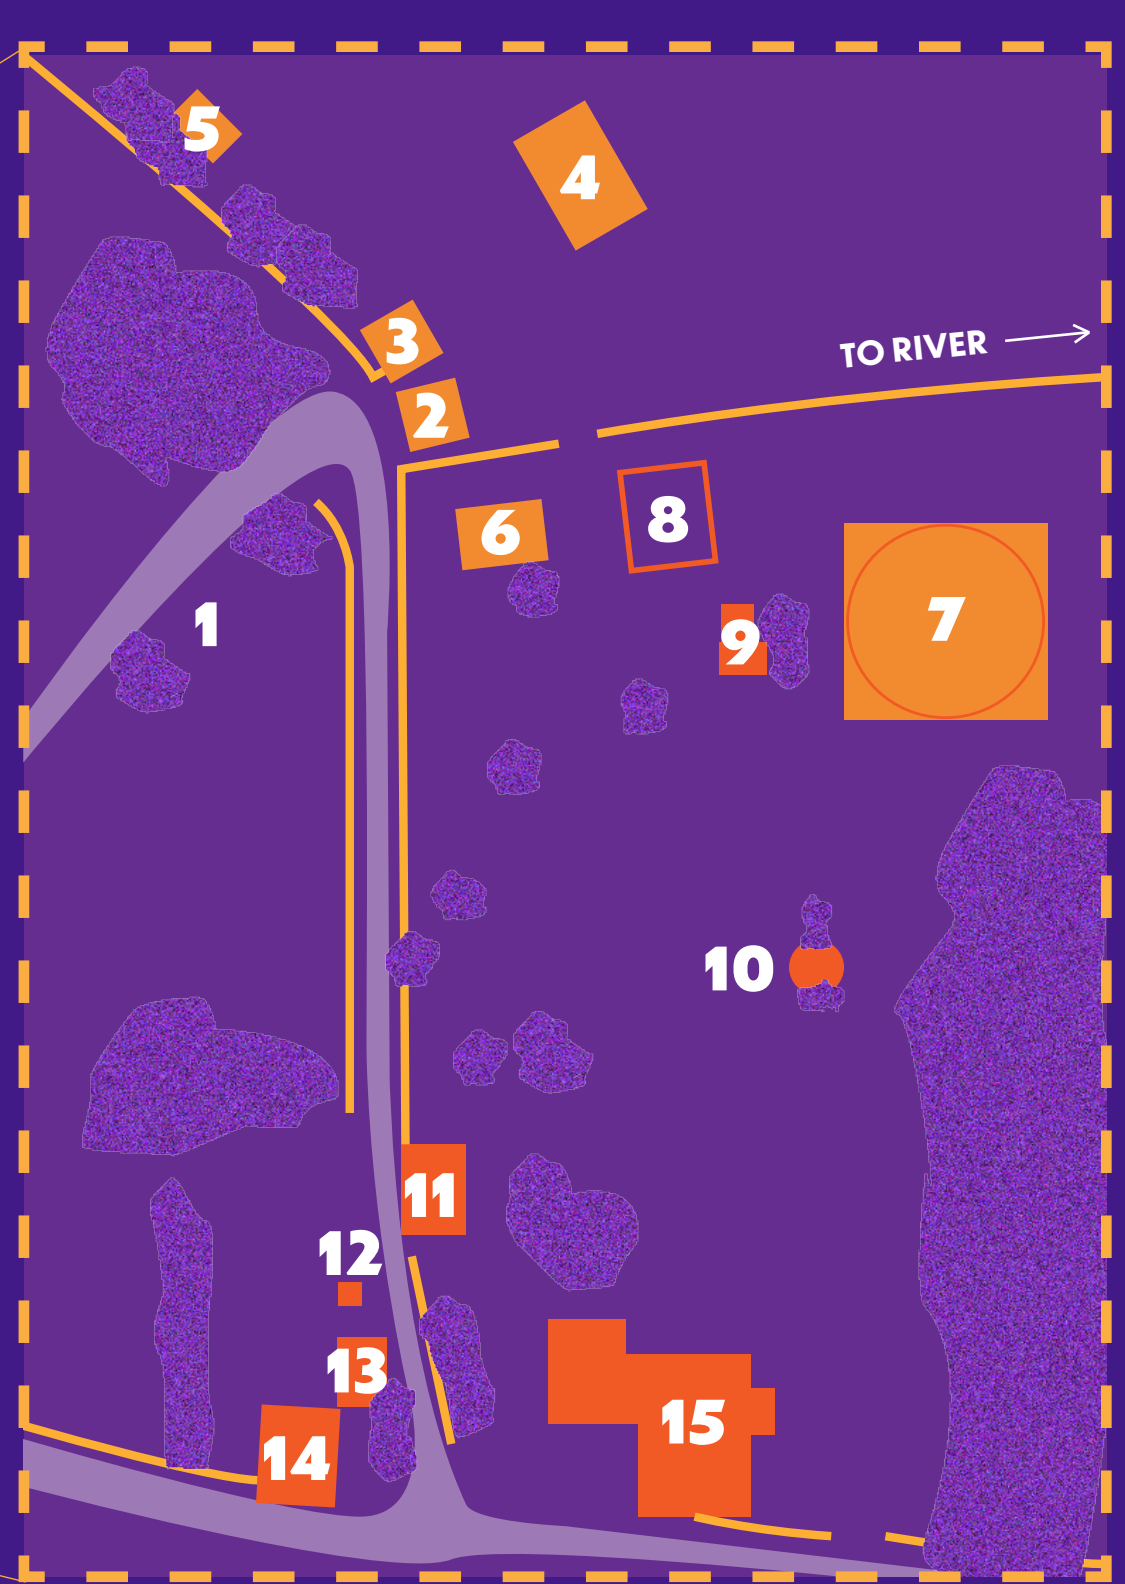

SusquehannaSolsticeFest.com

SUSQUEHANNA SUMMER SOLSTICE FEST FRENCH AZILUM SITE MAP

TUE JUNE 13 - SUN JUNE 18, 2023 FRENCH AZILUM, PA

French Azilum Historic Site
469 Queens Rd
Towanda, PA 18848

KEY

FESTIVAL BUILDINGS

- 1** - PARKING
- 2** - WELCOME TENT
- 3** - GATE HOUSE
- 4** - PAVILION GALLERY
- 5** - RESTROOMS
- 6** - MUSEUM CABIN
- 7** - LABYRINTH THEATRE

OTHER FRENCH AZILUM BUILDINGS

- 8** - WINE CELLAR
- 9** - DYERS CABIN (closed)
- 10** - GAZEBO
- 11** - BLACKSMITH SHOP
- 12** - SMOKE HOUSE
- 13** - SCALE HOUSE
- 14** - WAGON HOUSE
- 15** - LAPORTE HOUSE
- 16 - 18** CAMPSITES